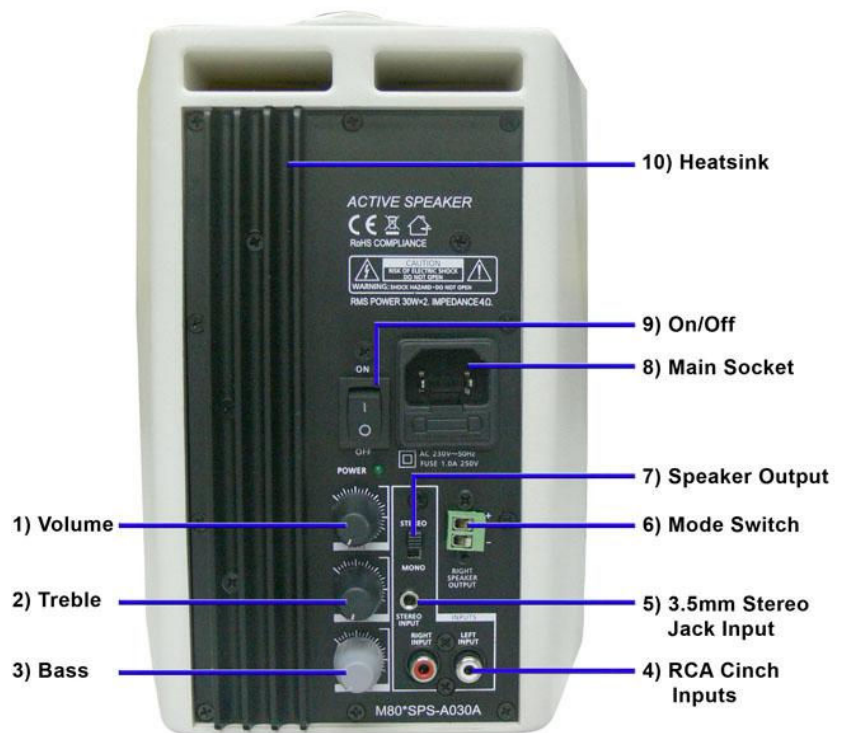

## SPS-A030A 2-WAY INDOOR POWERED SPEAKERS (30 WATTS PER CHANNEL)

Ideal for monitor, AV applications  
Stereo inputs RCA mini stereo jack  
Stylish design, suited for place everywhere  
Good at efficiency

### Technical specification

Power Capacity:	2 × 30 Watts
Frequency Range:	2 × 30 Watts
Impedance:	4 Ohm
Sensitivity:	88dB
Woofers:	51/4" Polypropylene
Dimension (H W D):	240 x 178 x 170 mm

Contact Us: