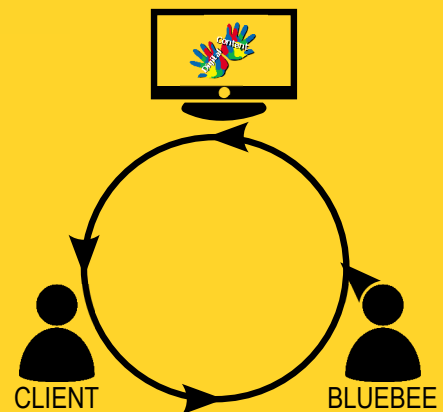

FULL HD DIGITAL SIGNAGE

AT AFFORDABLE MONTHLY CHARGES
FULLY MANAGED SERVICES

Specifications:

- Used over Internet (Not continuous)
- Display Size (Any)
- Resolution (Full HD) - HDMI Connectivity
- Managed Services for content